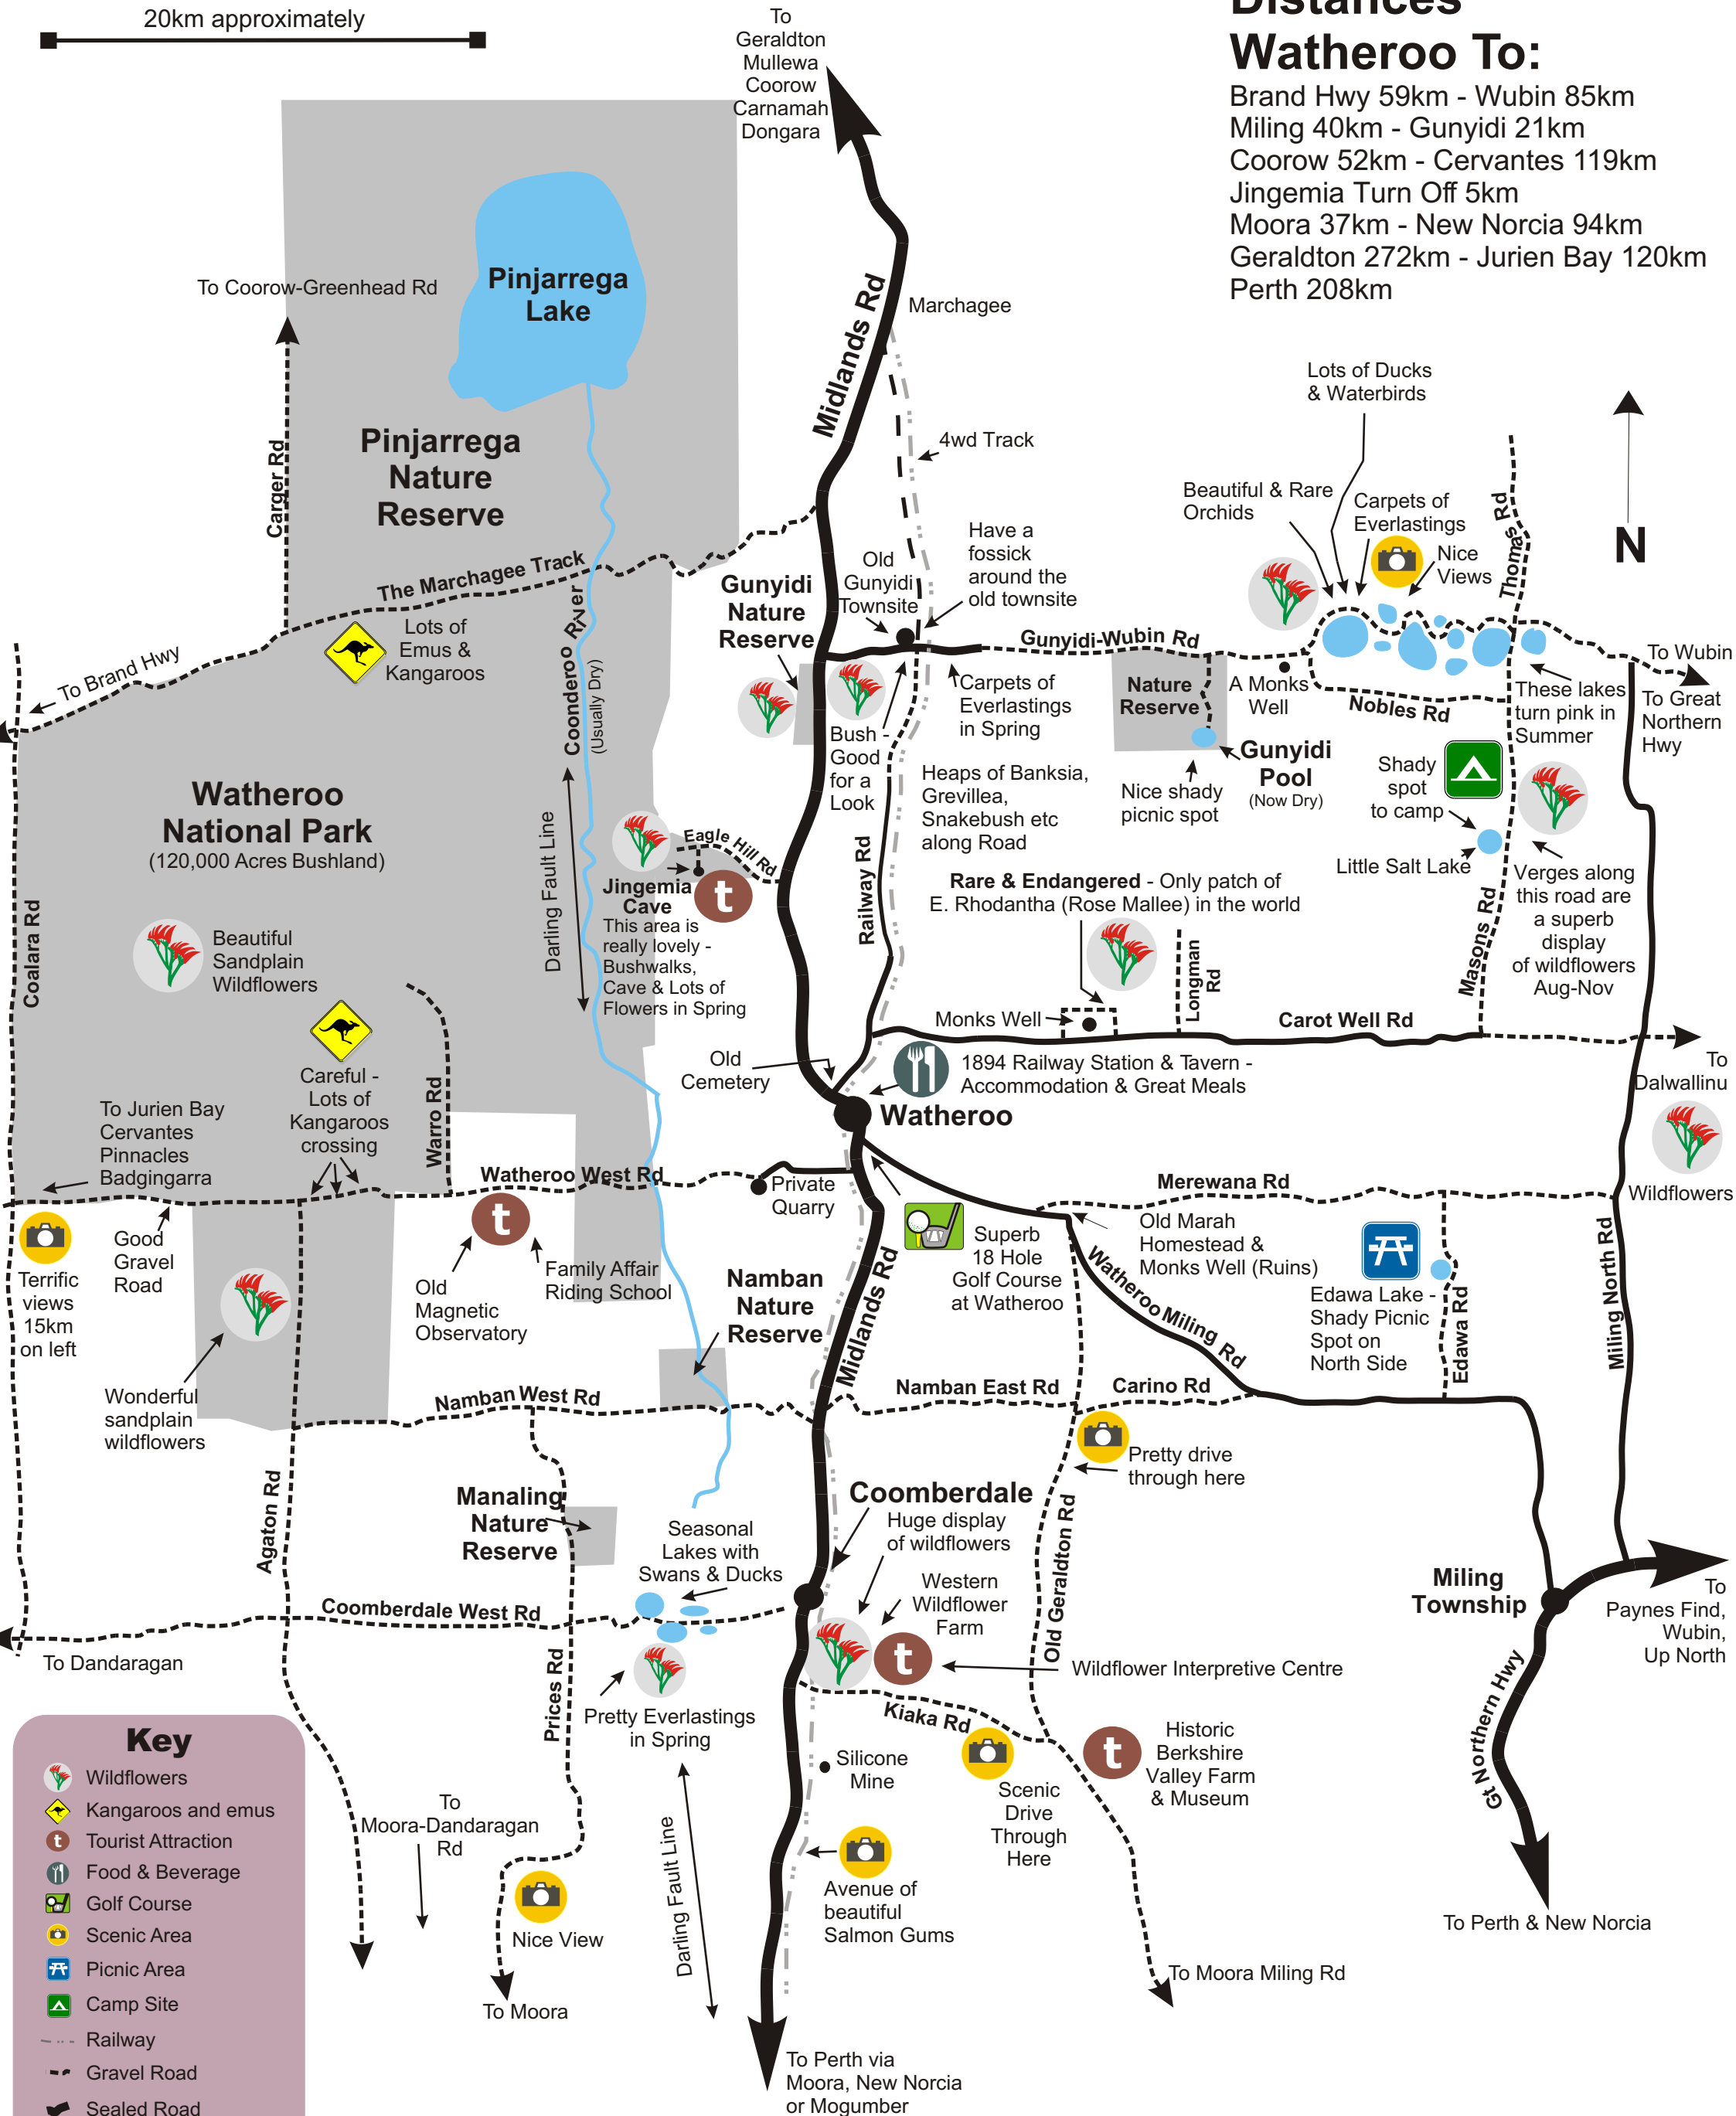

A Map of Watheroo

and surrounding area

Approximate Distances

Watheroo To:

Brand Hwy 59km - Wubin 85km
Miling 40km - Gunyidi 21km
Coorow 52km - Cervantes 119km
Jingemia Turn Off 5km
Moora 37km - New Norcia 94km
Geraldton 272km - Jurien Bay 120km
Perth 208km

20km approximately

Key

- Wildflowers
- Kangaroos and emus
- Tourist Attraction
- Food & Beverage
- Golf Course
- Scenic Area
- Picnic Area
- Camp Site
- Railway
- Gravel Road
- Sealed Road
- Major Road (Sealed)